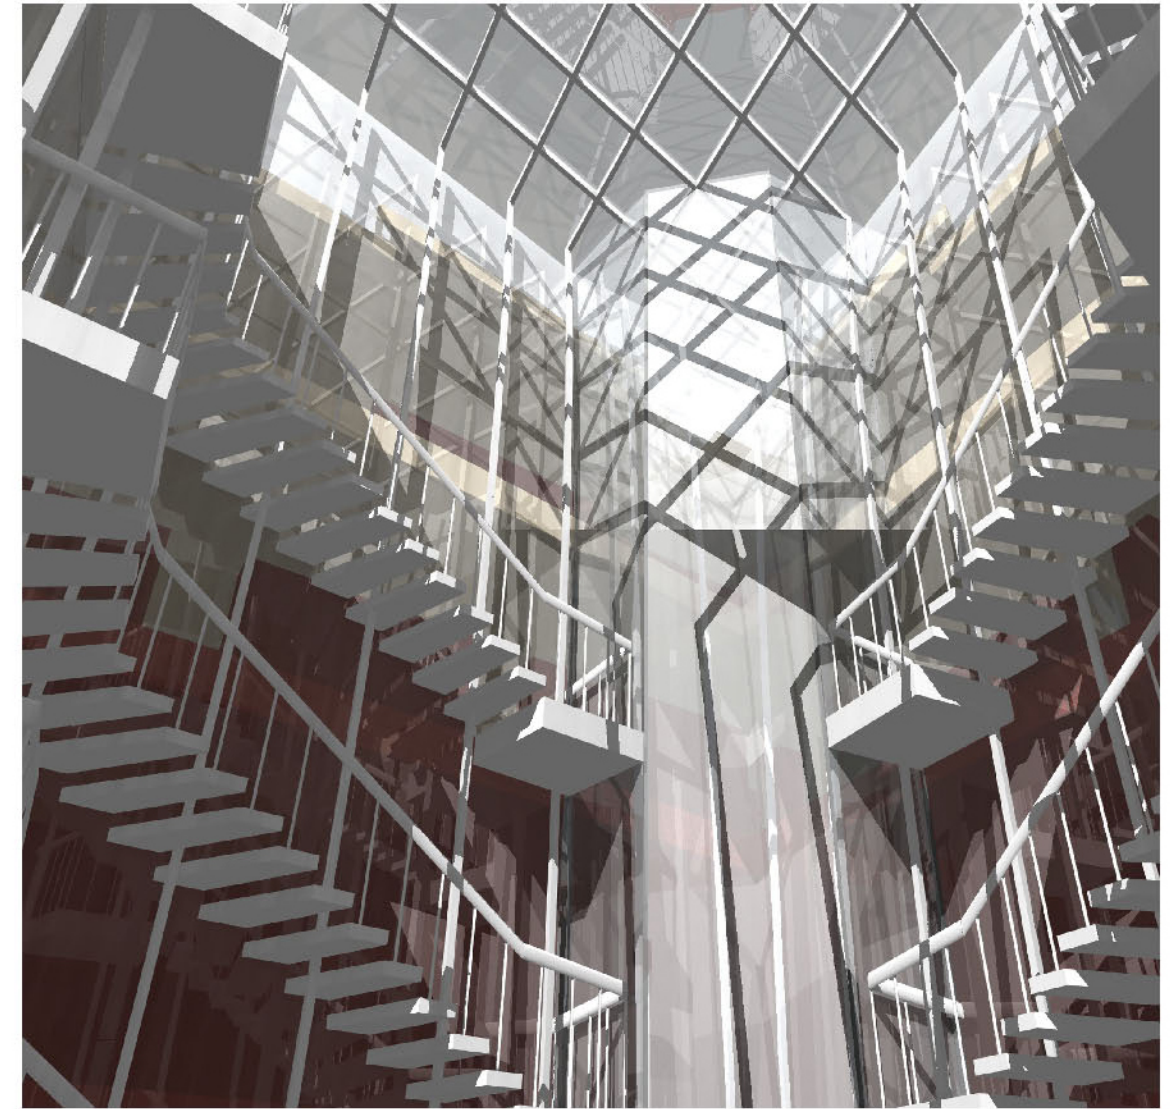

Leland Curtis 2010

Conceptual Design for Calatrava's Zubizuri Bridge in Bilbao

ELEVATION SCALE: 1/4" = 1'

McAllister Building

Sketches of Old Main

Hand Sketch

My Parents: Chalk Pastel

Algonquin Park: Acrylic on Canvas

The Curtis Brothers Album Cover: Acrylic on Canvas

Restaurant on the River

Just a thought...