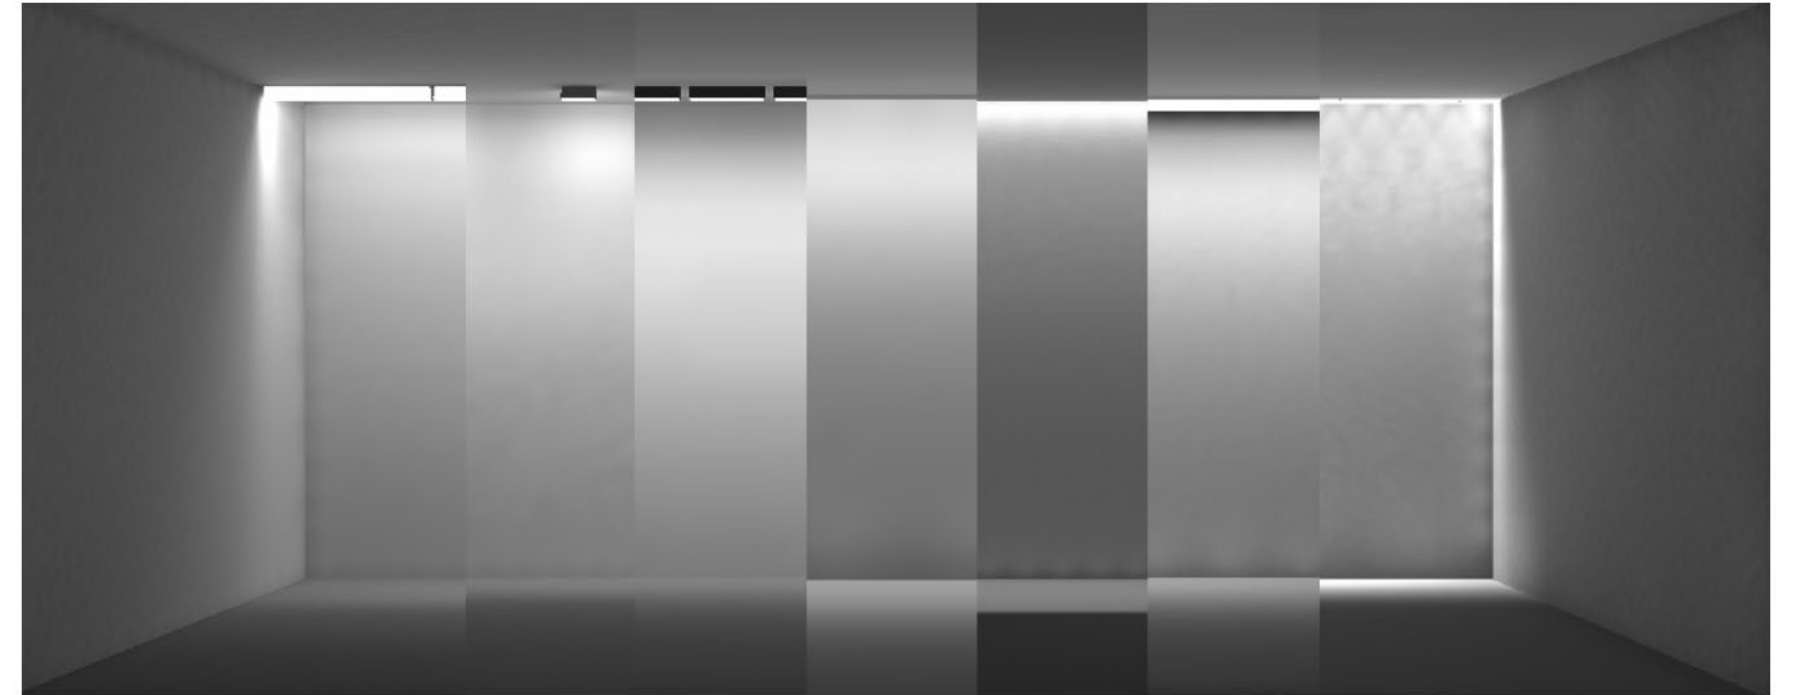

Leland Curtis 2010

Conceptual Design for Calatrava's Zubizuri Bridge in Bilbao

ELEVATION SCALE: 1/4" = 1'

McAllister Building

Sketches of Old Main

Hand Sketch

My Parents: Chalk Pastel

Algonquin Park: Acrylic on Canvas

The Curtis Brothers Album Cover: Acrylic on Canvas

Restaurant on the River

Just a thought...