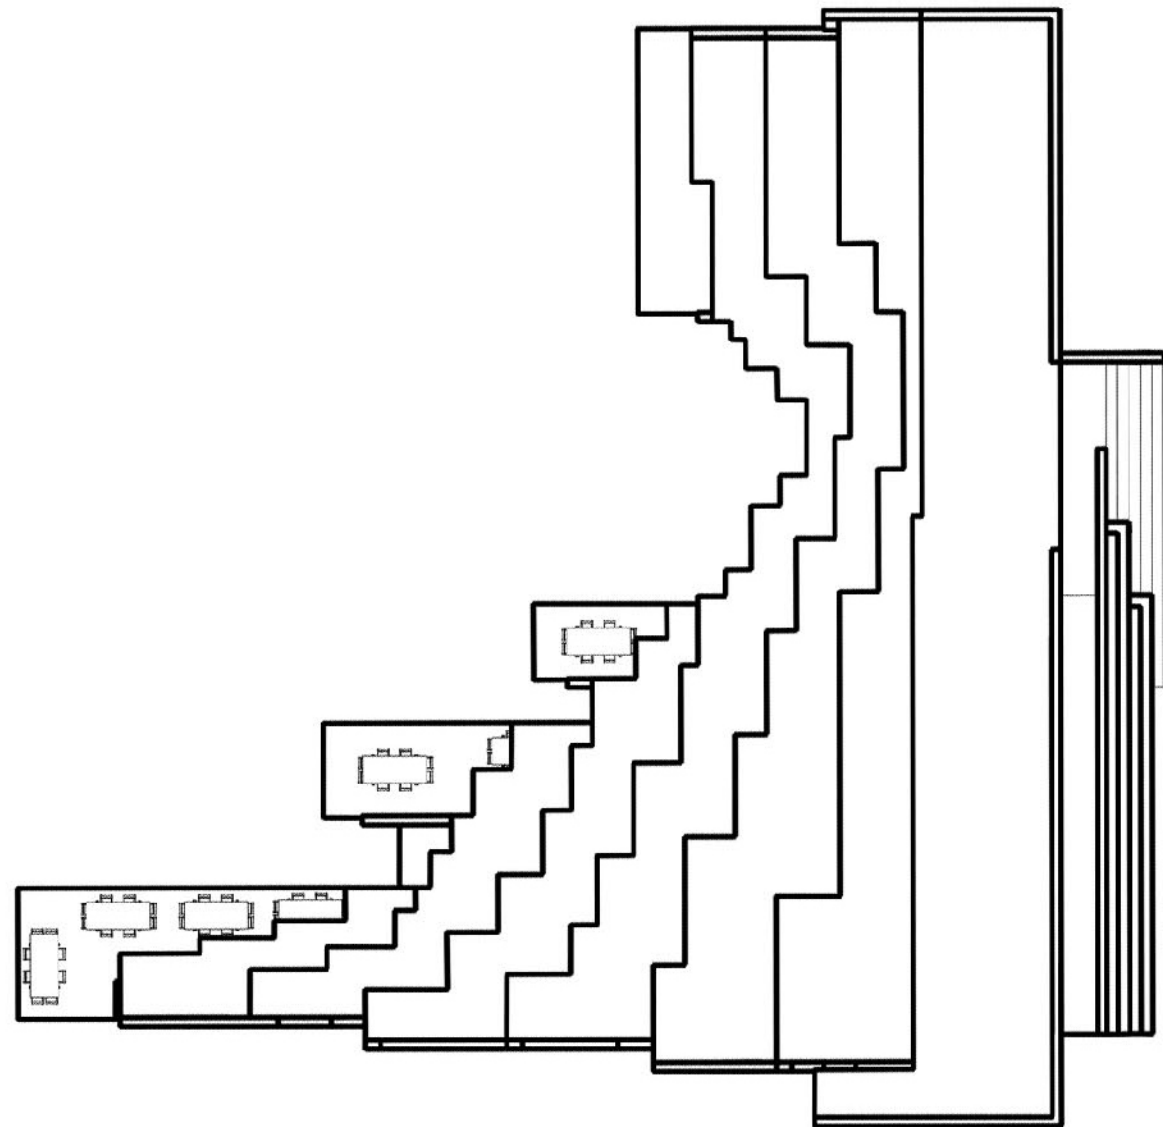

Leland Curtis 2010

Conceptual Design for Calatrava's Zubizuri Bridge in Bilbao

ELEVATION SCALE: 1/4" = 1'

McAllister Building

Sketches of Old Main

Hand Sketch

My Parents: Chalk Pastel

Algonquin Park: Acrylic on Canvas

The Curtis Brothers Album Cover: Acrylic on Canvas

Restaurant on the River

Just a thought...