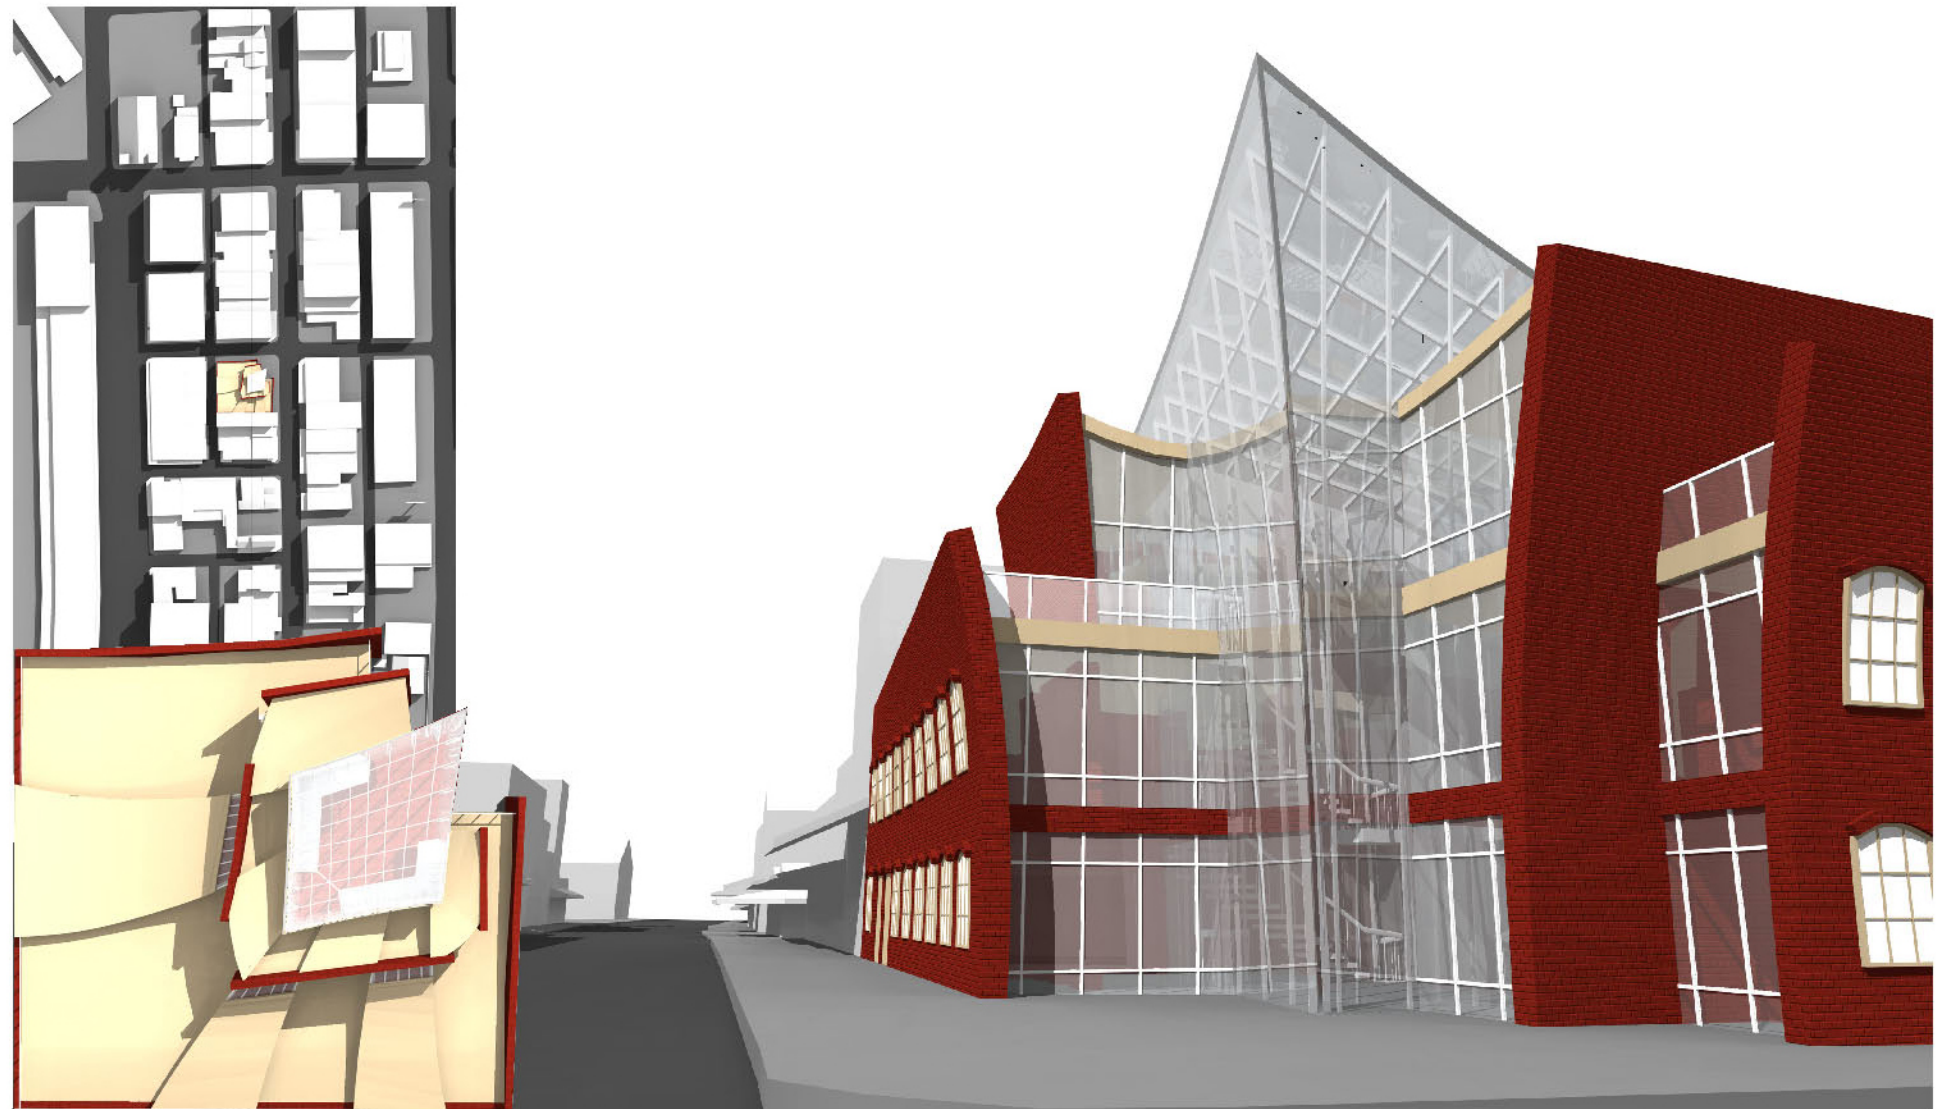

Leland Curtis 2010

Conceptual Design for Calatrava's Zubizuri Bridge in Bilbao

ELEVATION SCALE: 1/4" = 1'

McAllister Building

Sketches of Old Main

Hand Sketch

My Parents: Chalk Pastel

Algonquin Park: Acrylic on Canvas

The Curtis Brothers Album Cover: Acrylic on Canvas

Restaurant on the River

Just a thought...