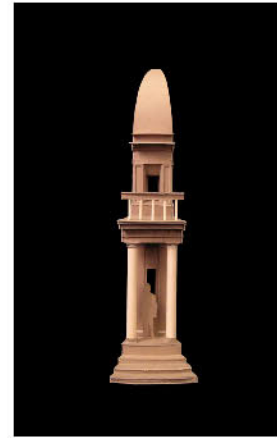

Leland Curtis 2010

Conceptual Design for Calatrava's Zubizuri Bridge in Bilbao

ELEVATION SCALE: 1/4" = 1'

McAllister Building

Sketches of Old Main

Hand Sketch

My Parents: Chalk Pastel

Algonquin Park: Acrylic on Canvas

The Curtis Brothers Album Cover: Acrylic on Canvas

Restaurant on the River

Just a thought...