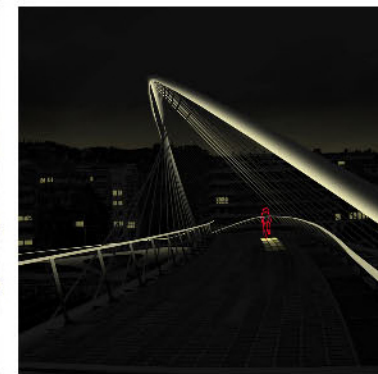

Leland Curtis 2010

Conceptual Design for Calatrava's Zubizuri Bridge in Bilbao

ELEVATION SCALE: 1/4" = 1'

McAllister Building

Sketches of Old Main

Hand Sketch

My Parents: Chalk Pastel

Algonquin Park: Acrylic on Canvas