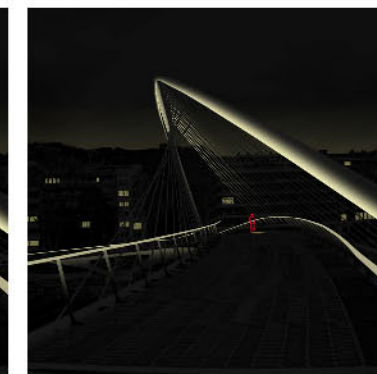

Leland Curtis 2010

Conceptual Design for Calatrava's Zubizuri Bridge in Bilbao

ELEVATION SCALE: 1/4" = 1'

McAllister Building

Sketches of Old Main

Hand Sketch

My Parents: Chalk Pastel

Algonquin Park: Acrylic on Canvas