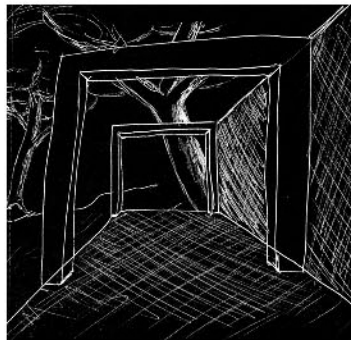

Leland Curtis 2010

Conceptual Design for Calatrava's Zubizuri Bridge in Bilbao

ELEVATION SCALE: 1/4" = 1'

McAllister Building

Sketches of Old Main

Hand Sketch

My Parents: Chalk Pastel

Algonquin Park: Acrylic on Canvas

The Curtis Brothers Album Cover: Acrylic on Canvas

Restaurant on the River

Just a thought...