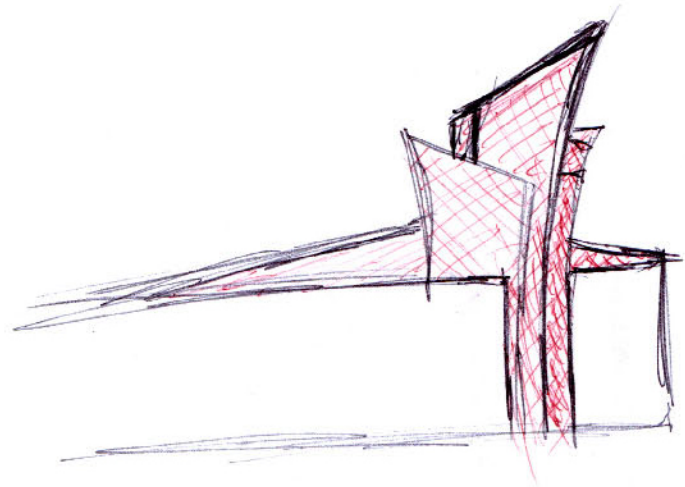

Leland Curtis 2010

Conceptual Design for Calatrava's Zubizuri Bridge in Bilbao

ELEVATION SCALE: 1/4" = 1'

McAllister Building

Sketches of Old Main

Hand Sketch

My Parents: Chalk Pastel

Algonquin Park: Acrylic on Canvas

The Curtis Brothers Album Cover: Acrylic on Canvas

Restaurant on the River

Just a thought...