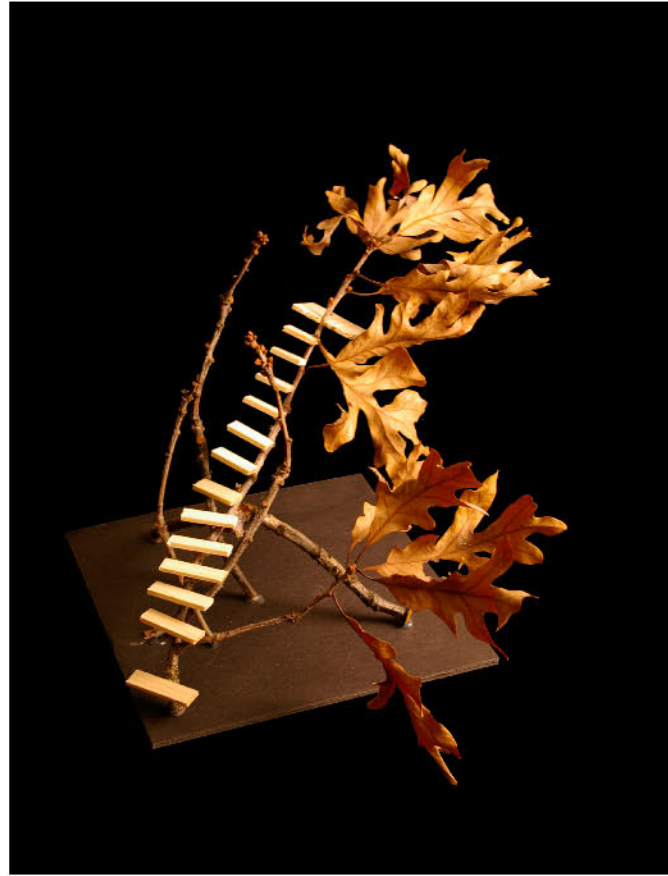

Leland Curtis 2010

Conceptual Design for Calatrava's Zubizuri Bridge in Bilbao

ELEVATION SCALE: 1/4" = 1'

McAllister Building

Sketches of Old Main

Hand Sketch

My Parents: Chalk Pastel

Algonquin Park: Acrylic on Canvas

The Curtis Brothers Album Cover: Acrylic on Canvas

Restaurant on the River

Just a thought...