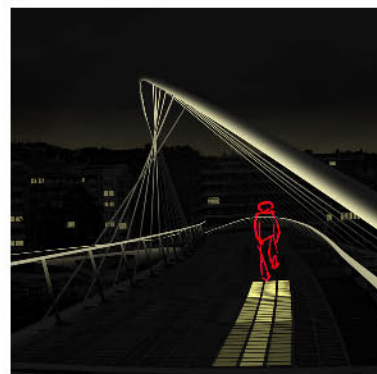

Leland Curtis 2010

Conceptual Design for Calatrava's Zubizuri Bridge in Bilbao

ELEVATION SCALE: 1/4" = 1'

McAllister Building

Sketches of Old Main

Hand Sketch

My Parents: Chalk Pastel

Algonquin Park: Acrylic on Canvas

The Curtis Brothers Album Cover: Acrylic on Canvas

Restaurant on the River

Just a thought...