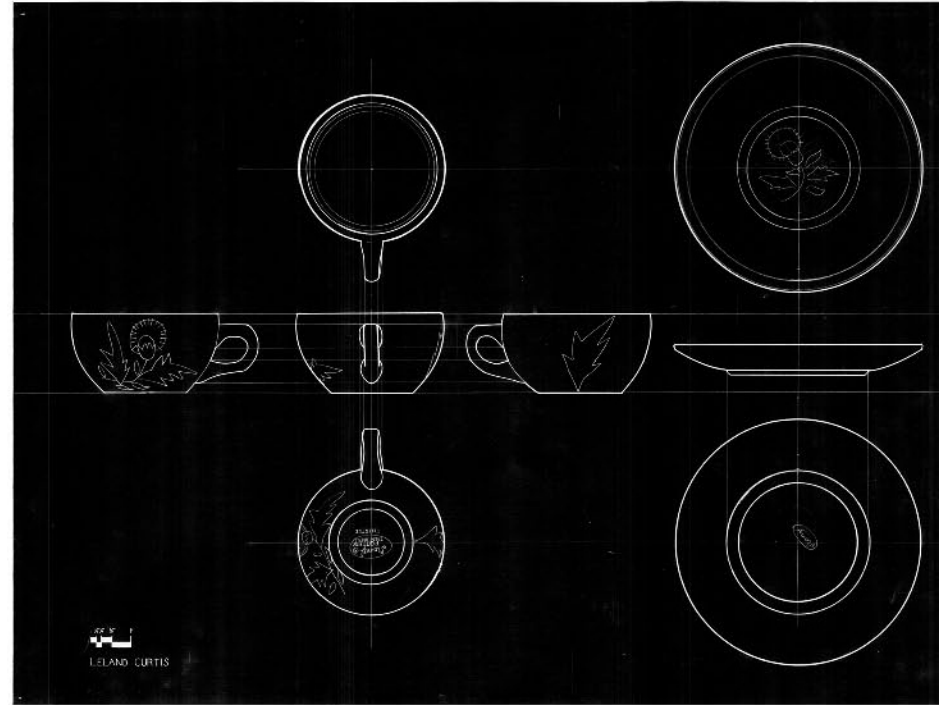

Leland Curtis 2010

Conceptual Design for Calatrava's Zubizuri Bridge in Bilbao

ELEVATION SCALE: 1/4" = 1'

McAllister Building

Sketches of Old Main

Hand Sketch

My Parents: Chalk Pastel

Algonquin Park: Acrylic on Canvas