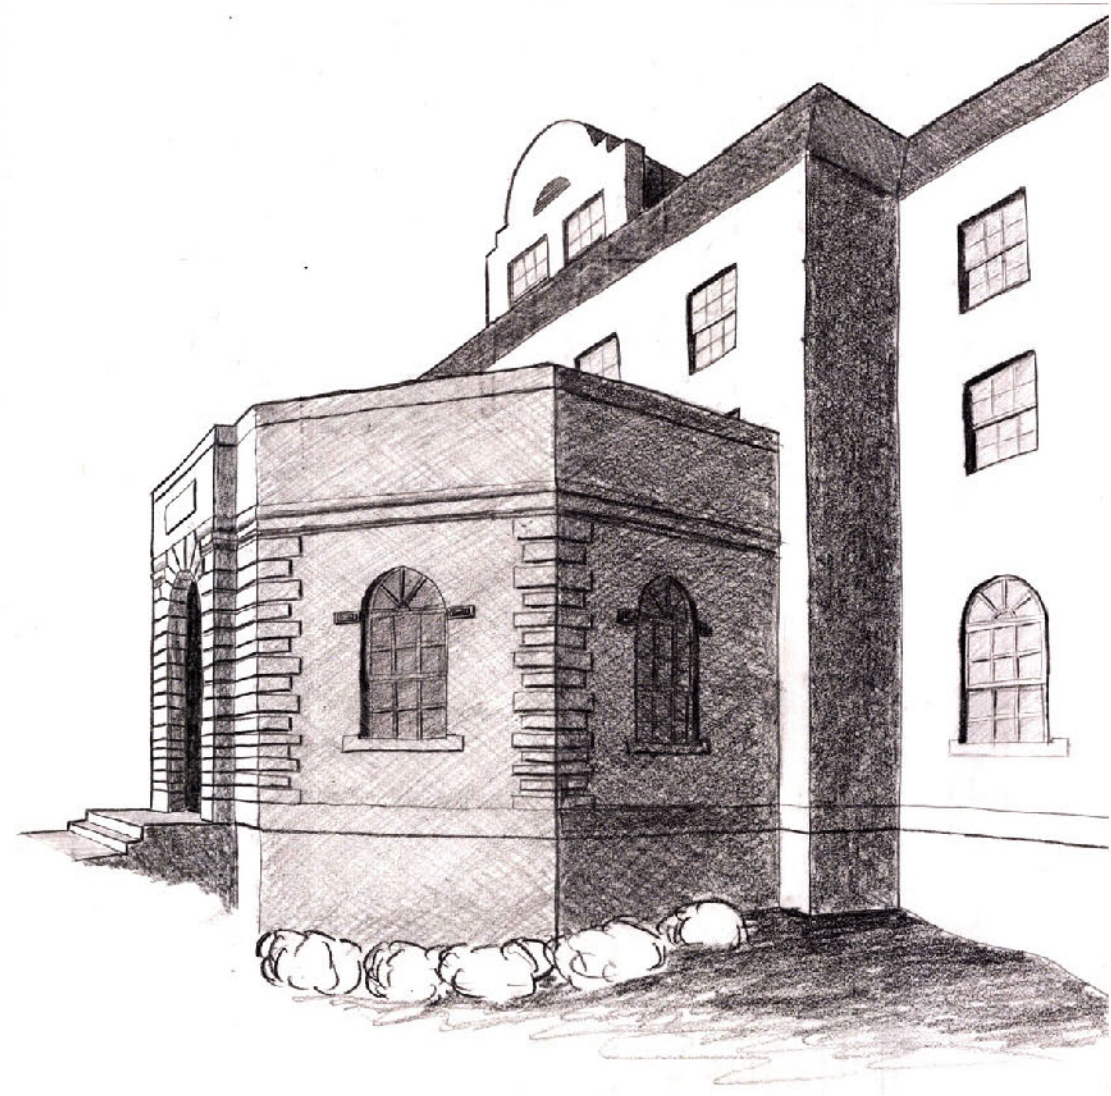

Leland Curtis 2010

Conceptual Design for Calatrava's Zubizuri Bridge in Bilbao

ELEVATION SCALE: 1/4" = 1'

McAllister Building

Sketches of Old Main

Hand Sketch

My Parents: Chalk Pastel

Algonquin Park: Acrylic on Canvas

The Curtis Brothers Album Cover: Acrylic on Canvas

Restaurant on the River

Just a thought...