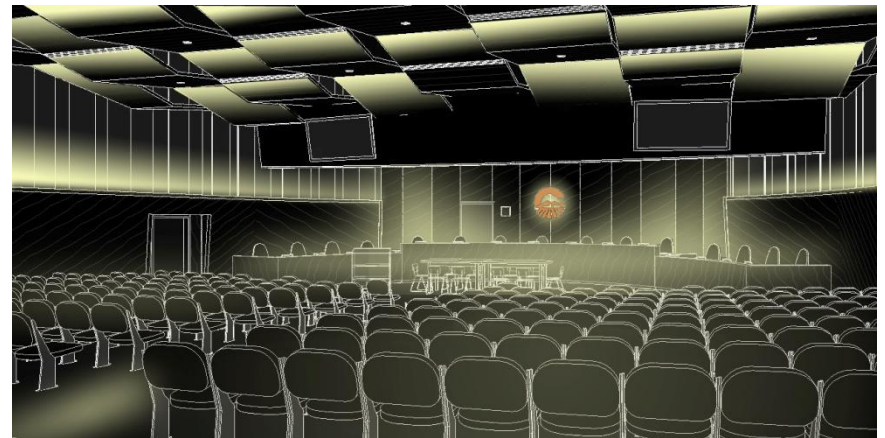

Timeless Essence

CHANDLER CITY HALL

CHANDLER, ARIZONA

Schematic Design

COUNCIL CHAMBERS LIGHTING

Public