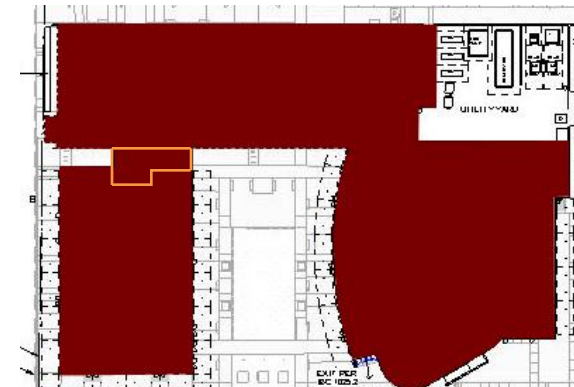

CHANDLER CITY HALL

CHANDLER, ARIZONA

LIGHTING OVERVIEW

Schematic Design

AREAS OF INTEREST

Main Lobby: A Circulation Space

Open Office (3rd Floor): A Large Work Space

Council Chambers: A Special Purpose Space

Psychological Impressions: Public and Private

Exterior Façade: An Outdoor Space

3 Schematic Design Concepts

INTRODUCTION

LOBBY

OPEN OFFICE

COUNCIL
CHAMBERS

EXTERIOR FAÇADE