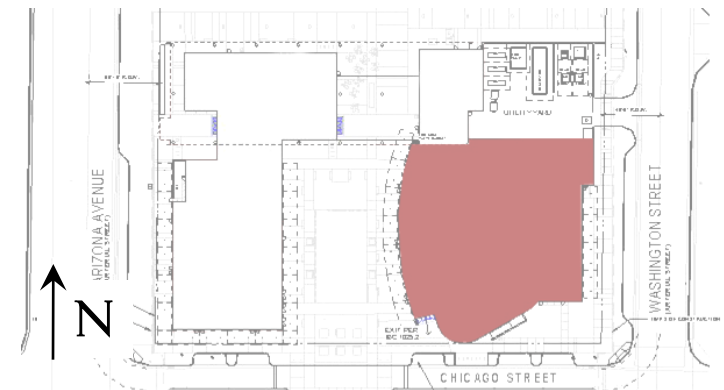

COUNCIL CHAMBERS

Assembly | Business

Council Chamber Auditorium
Conference + Office Spaces
Catering