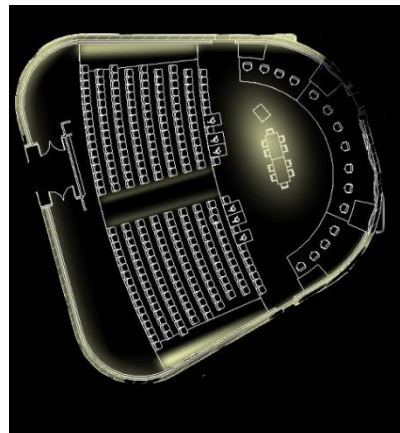

Timeless Essence

CHANDLER CITY HALL

CHANDLER, ARIZONA

Schematic Design

COUNCIL CHAMBERS LIGHTING

Public

Private

INTRODUCTION

LOBBY

OPEN OFFICE

COUNCIL CHAMBERS

EXTERIOR FAÇADE