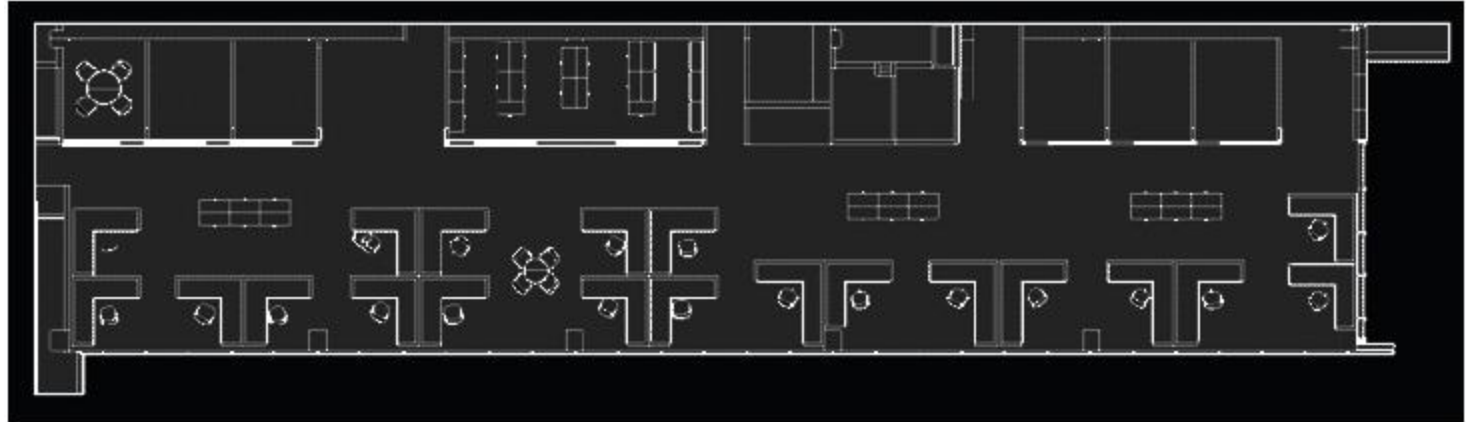

Timeless Essence

CHANDLER CITY HALL

CHANDLER, ARIZONA

Schematic Design

OPEN OFFICE LIGHTING