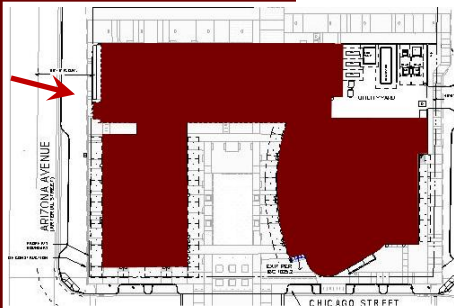

INTRODUCTION

LOBBY

OPEN OFFICE

COUNCIL
CHAMBERS

EXTERIOR FAÇADE