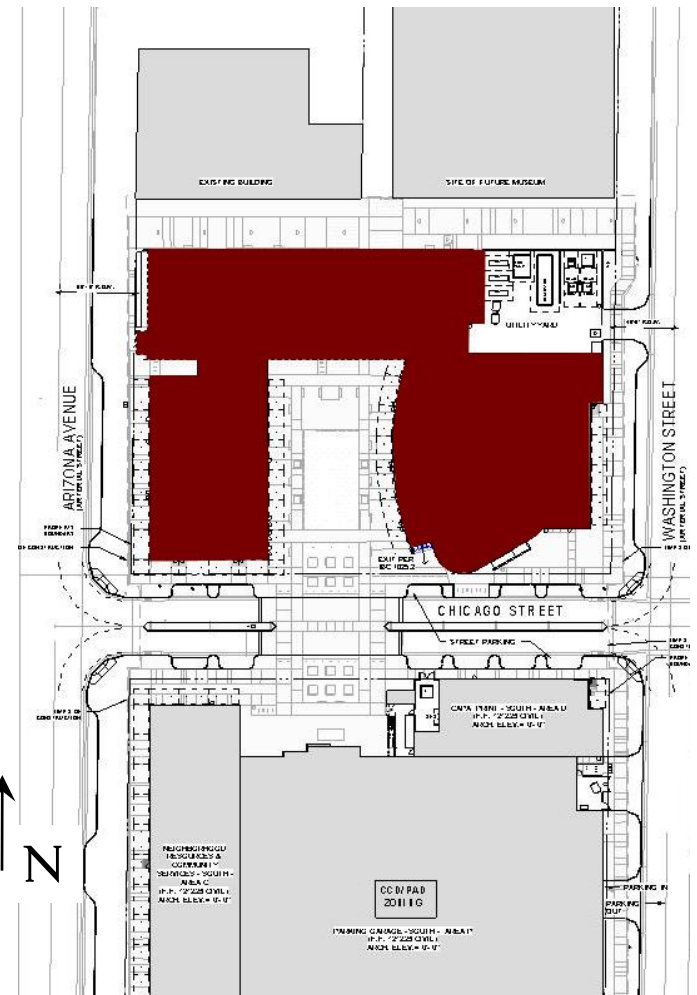

INTRODUCTION

LOBBY

OPEN OFFICE

COUNCIL
CHAMBERS

EXTERIOR FAÇADE