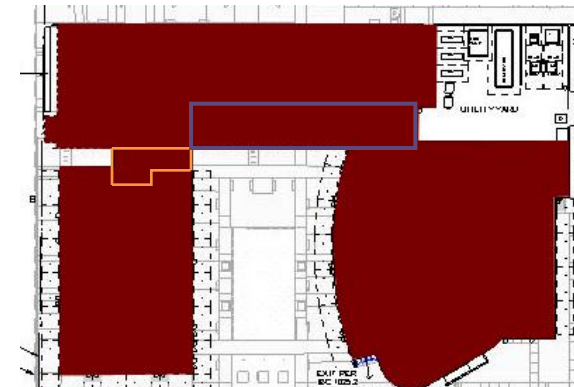

CHANDLER CITY HALL

CHANDLER, ARIZONA

Schematic Design

LIGHTING OVERVIEW

AREAS OF INTEREST

Main Lobby: A Circulation Space

Open Office (3rd Floor): A Large Work Space

Council Chambers: A Special Purpose Space

Psychological Impressions: Public and Private

Exterior Façade: An Outdoor Space

3 Schematic Design Concepts

INTRODUCTION

LOBBY

OPEN OFFICE

COUNCIL
CHAMBERS

EXTERIOR FAÇADE