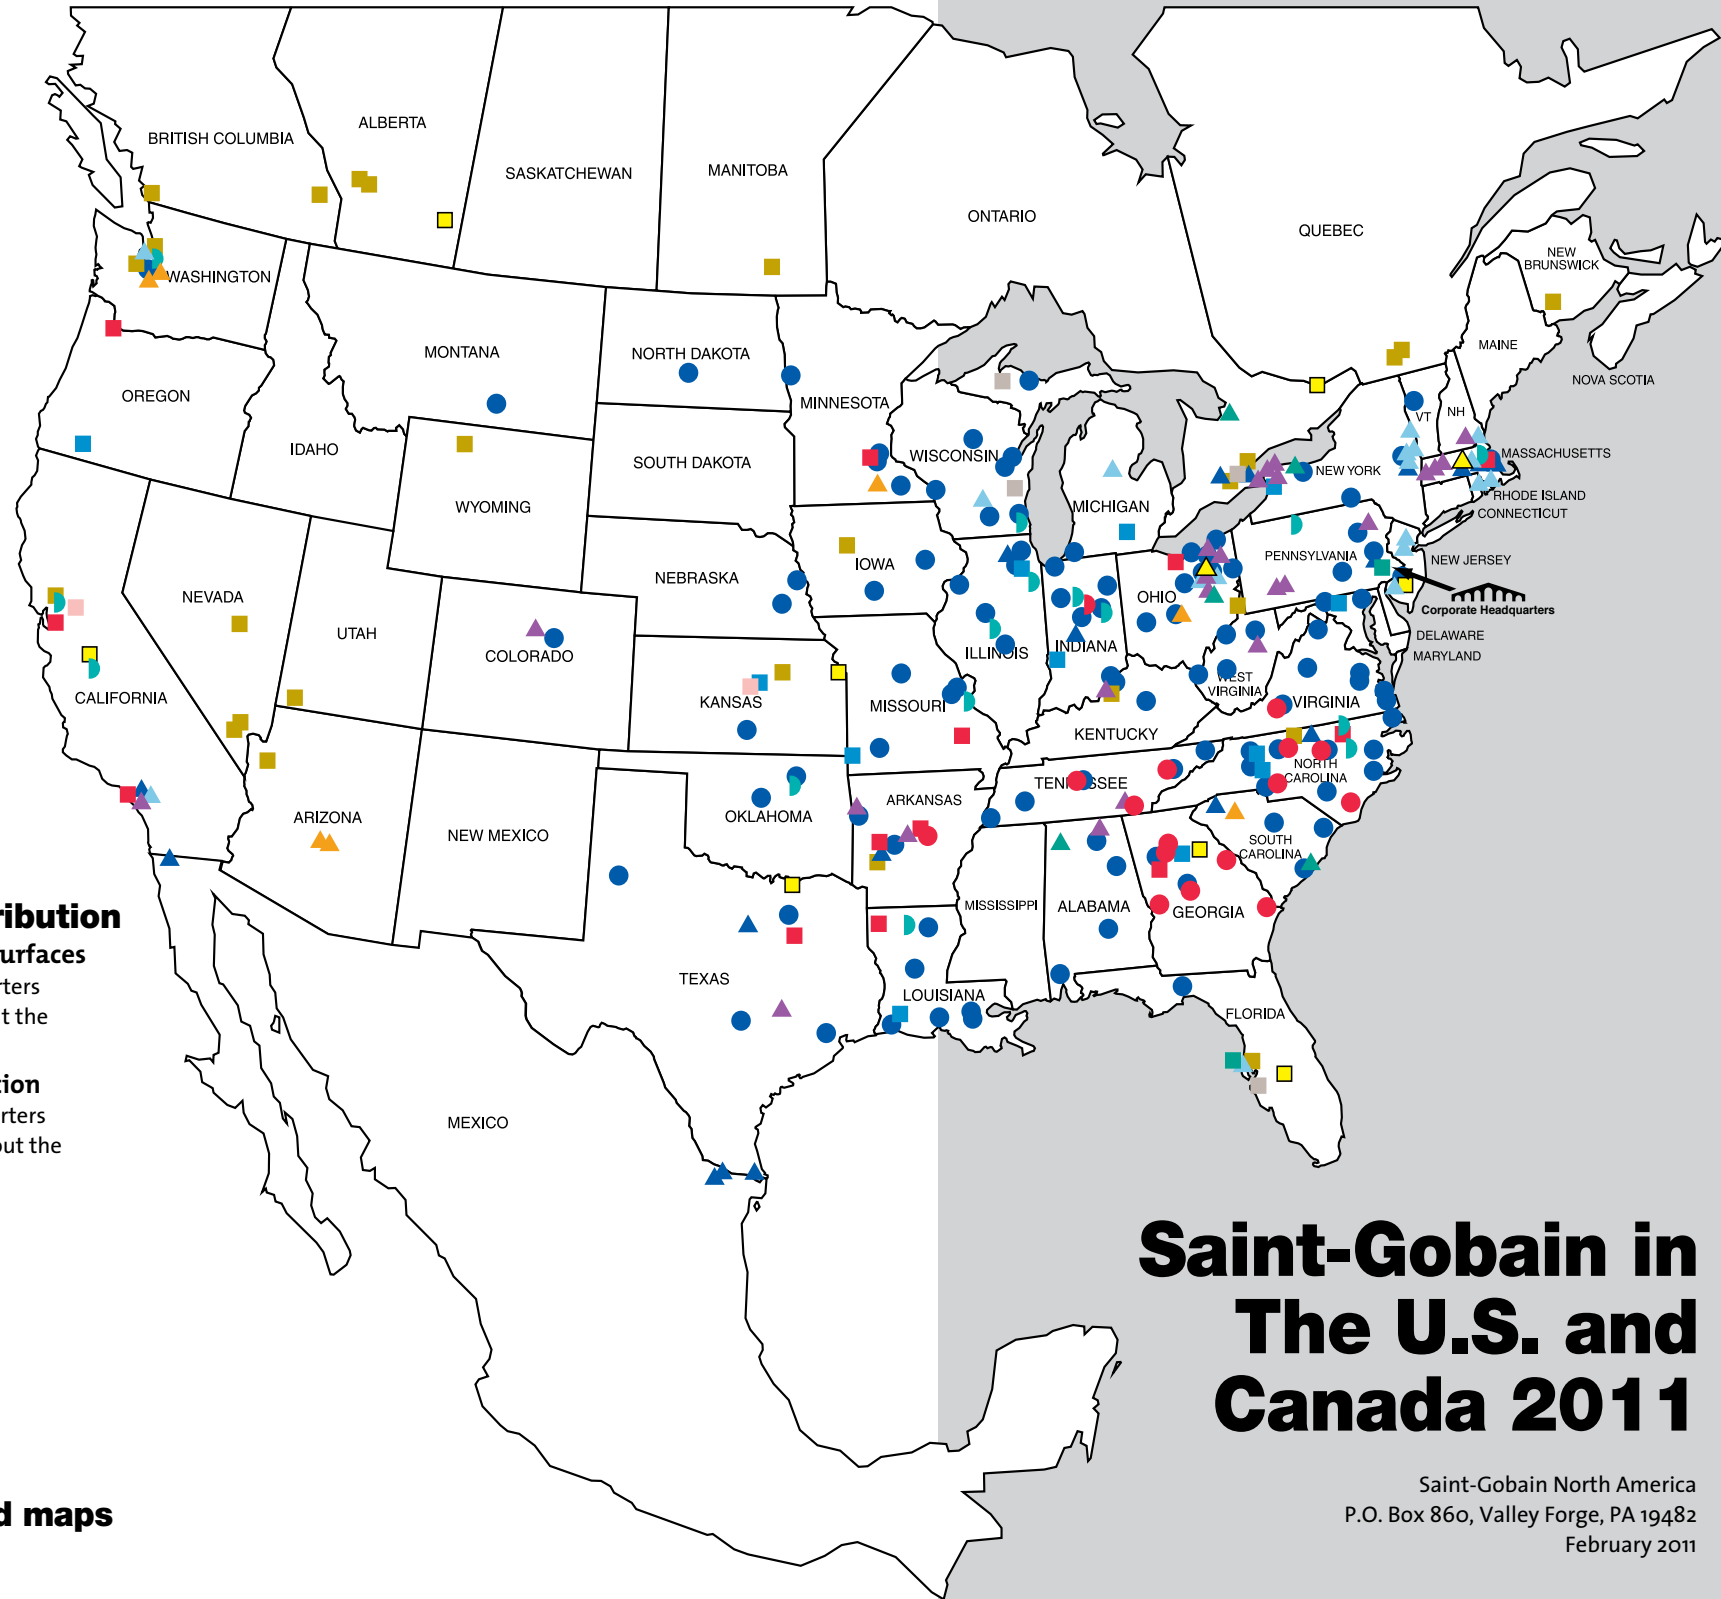

### Saint-Gobain Ceramic Materials

Huntsville, AL  
Bryant, AR  
Fort Smith, AR  
Anaheim, CA  
Boulder, CO  
Louisville, KY  
Northampton, MA  
Worcester, MA (2)  
Milford, NH  
Amherst, NY  
Niagara Falls, NY (2)  
Canton, OH  
Hiram, OH  
Newbury, OH  
Stow, OH  
Niagara Falls, ON  
Latrobe, PA  
Olyphant, PA  
Soddy-Daisy, TN  
Bryan, TX  
Buckhannon, WV

#### GPS America

Marion, IN

#### Verallia North America

Fairfield, CA  
Madera, CA  
Dolton, IL  
Lincoln, IL  
Dunkirk, IN  
Ruston, LA  
Milford, MA  
Pevely, MO  
Henderson, NC  
Wilson, NC  
Sapulpa, OK  
Port Allegany, PA  
Seattle, WA  
Burlington, WI

### Norandex Distribution

Hudson, OH – Headquarters  
(105 branches throughout the United States)